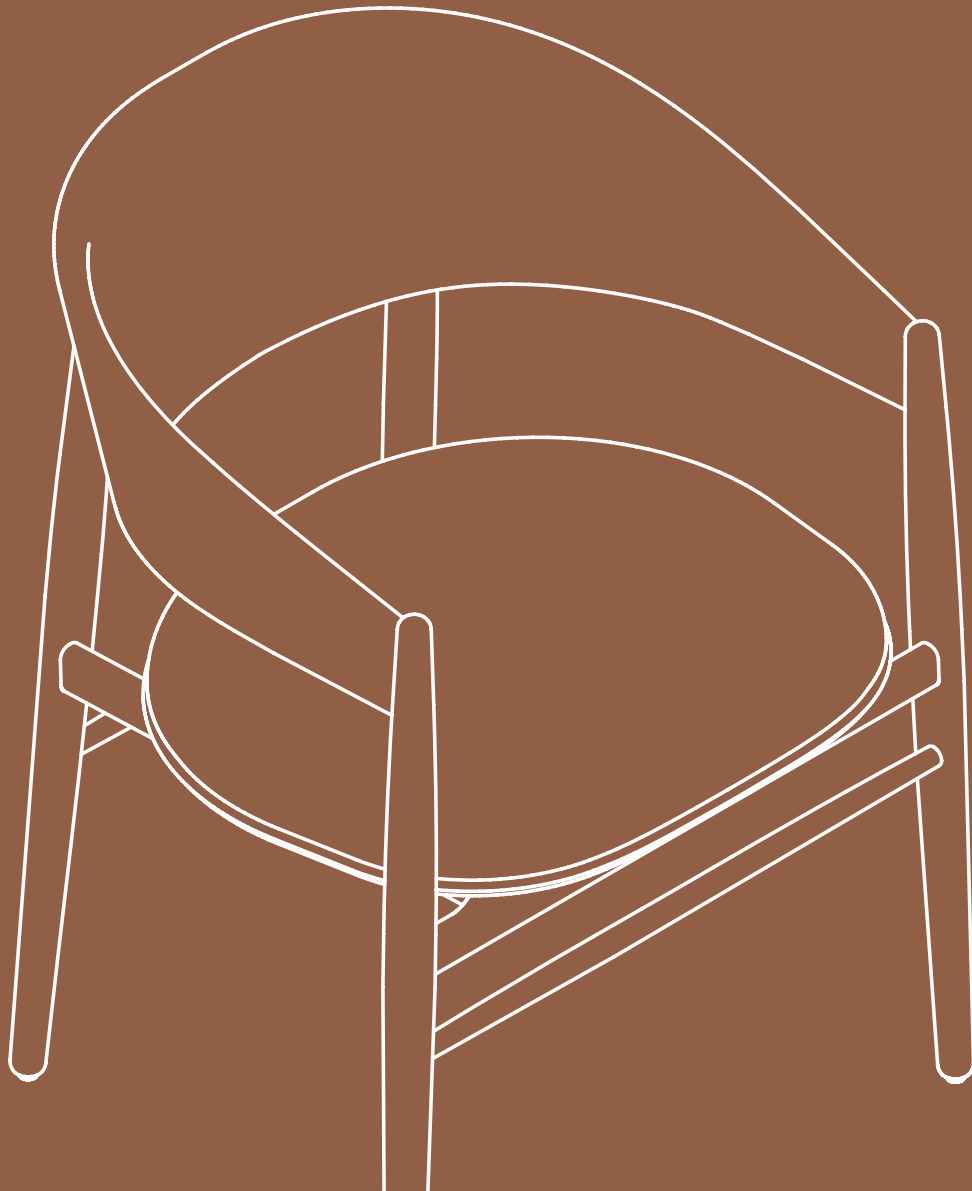

Aura

Discover the collection ↘

true

True Design s.r.l. a socio unico

Via Leonardo Da Vinci 2 - 35040 Sant'Elena (PD) Italy

Tel. +39 0429 692483 - info@truedesign.it - www.truedesign.it